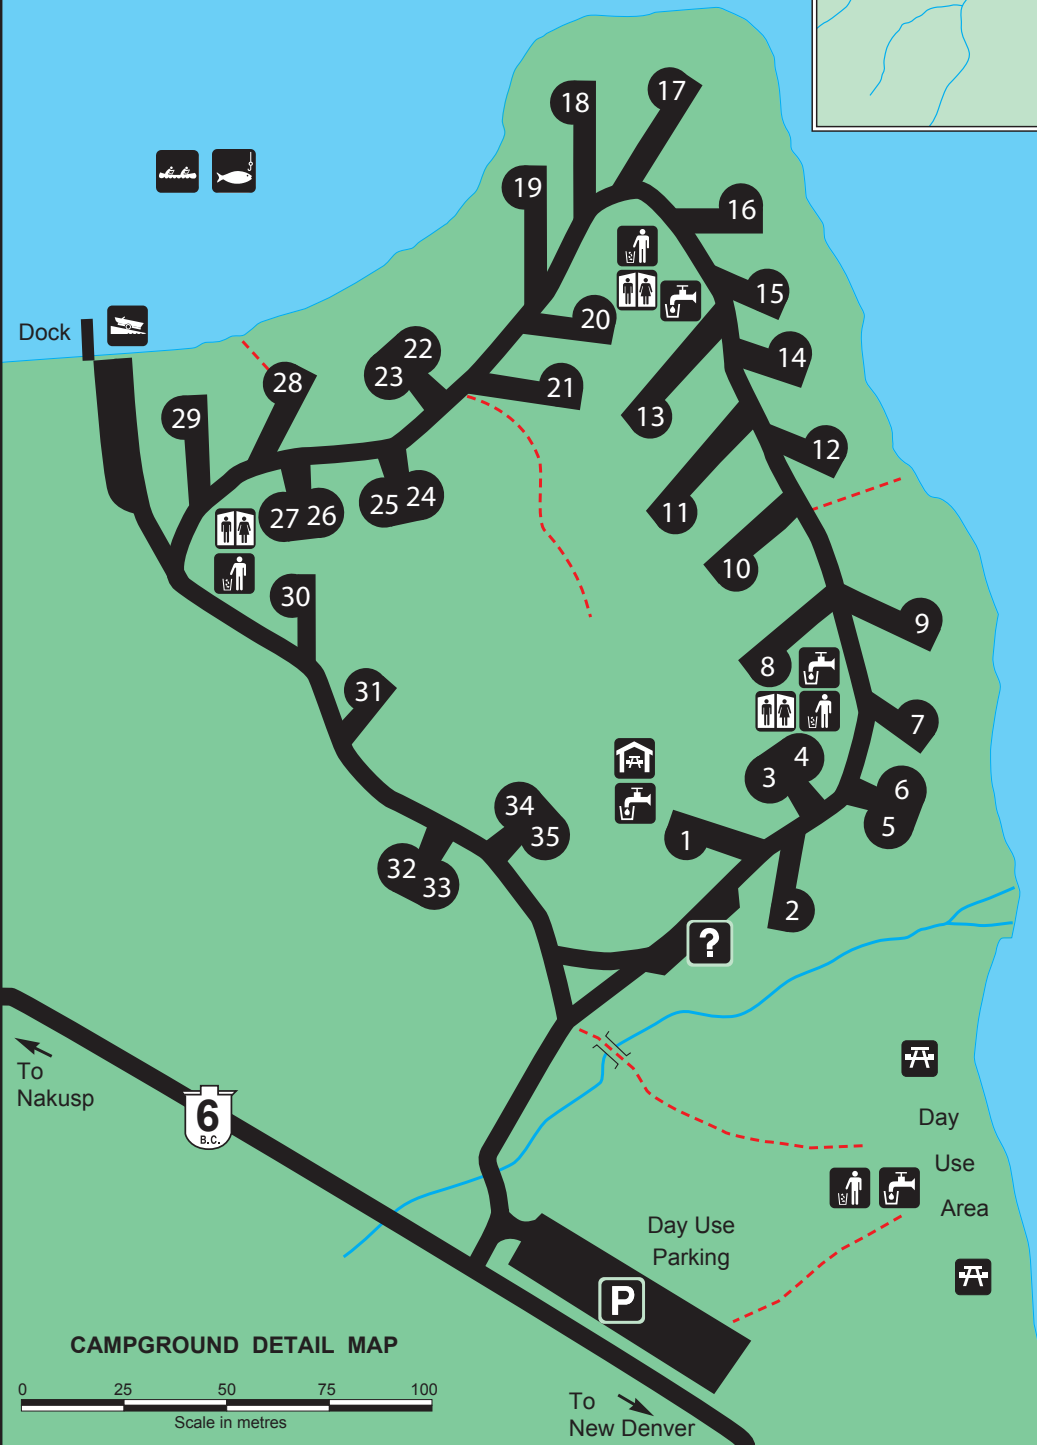

Summit Lake

PROVINCIAL PARK

Summit Lake

LEGEND	
	Campground
	Parking
	Washrooms
	Boat Launch
	Picnic Shelter
	Picnic Area
	Water
	Garbage
	Trail
	Road - Paved