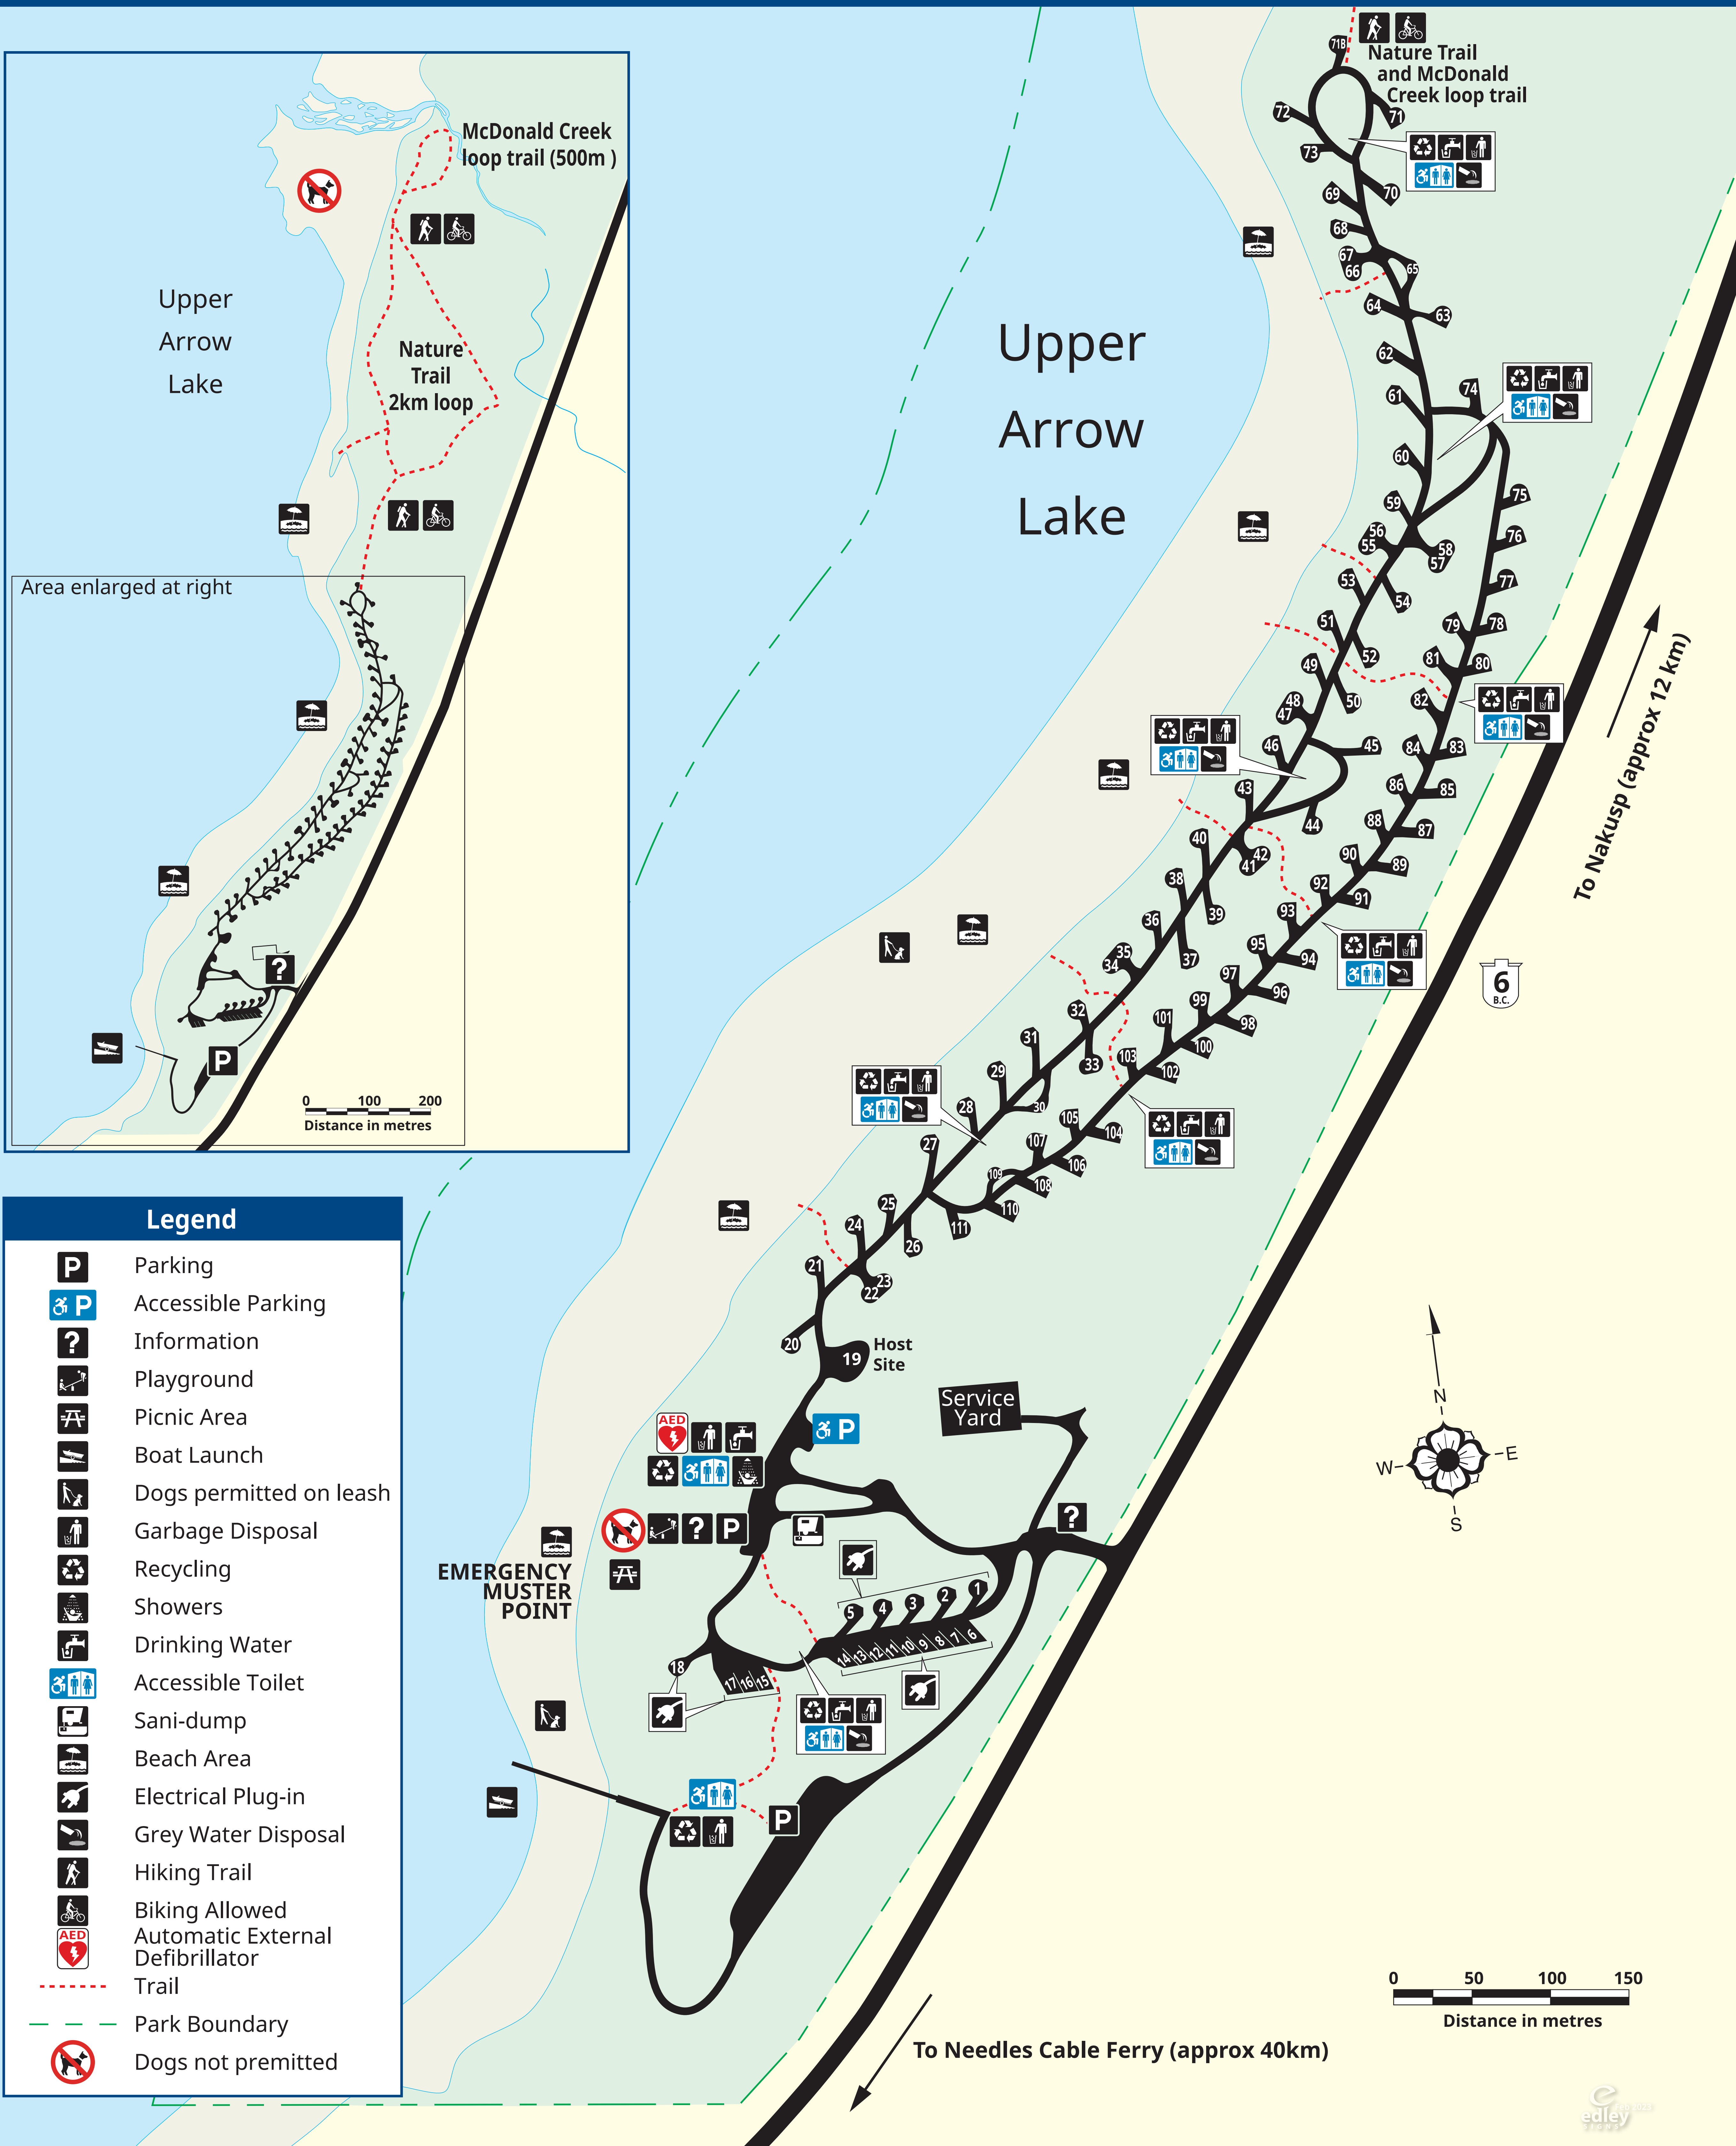

McDonald Creek Provincial Park

Legend

- Parking
- Accessible Parking
- Information
- Playground
- Picnic Area
- Boat Launch
- Dogs permitted on leash
- Garbage Disposal
- Recycling
- Showers
- Drinking Water
- Accessible Toilet
- Sani-dump
- Beach Area
- Electrical Plug-in
- Grey Water Disposal
- Hiking Trail
- Biking Allowed
- Automatic External Defibrillator
- Trail
- Park Boundary
- Dogs not permitted